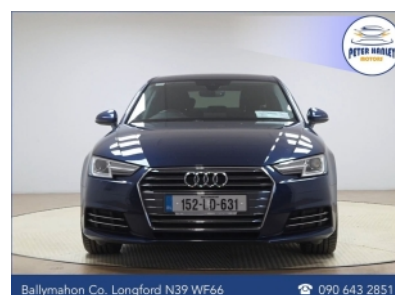

Audi A4

2.0TDI 150HP SE Ultra

Price: €11450.00

Year: 2015

Mileage: 163,811 MI

Vehicle Spec:

BODY TYPE: **Saloon**

COLOUR: **Blue**

TRANS: **Manual**

OWNERS: **1**

DOORS: **4**

ENGINE: **2.0**

FUEL: **Diesel**

TAX: **€180**

Central Locking, Electric Windows, Airbag, Fog Lamps, Centre Armrest, Multi-function steering wheel, Traction Control, Metallic Paint, Parking Sensors, Bluetooth, EBD, Isofix, Active Safety Braking / City Brake / Collision Alert, Stop/Start Button, External Devices Connectivity, Cup holders, Remote boot/hatch/rear door release, Stability control
CARS FULLY SERVICED & VALETED
FULL PARTS & LABOUR WARRANTY.
COMPETITIVE FINANCE PACKAGES (Hire Purchase)
APPROVED SIMI DEALER
SIMI Independent Sales Operation Of The Year 2025
FULL SIMI CAR HISTORY CHECK PROVIDED
OPEN MON-SAT
TRADE IN WELCOME
SEND YOUR TRADE IN DETAILS VIA WHATSAPP TO DAVID ON (086) 8222655 FOR IMMEDIATE VALUATION
FREE NATIONWIDE DELIVERY AVAILABLE
FAMILY RUN BUSINESS FOR OVER 35 YEARS
CALL DAVID (086) 8222655, PETER (086) 2589725 JUDE (090) 6432851