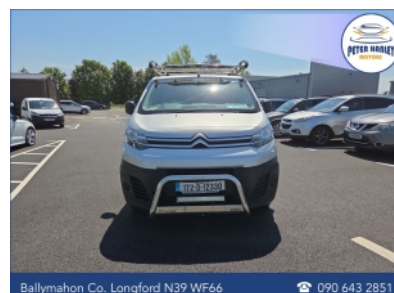

Citroen Dispatch

1.6 BlueHDi 115 S&S Combi M

Price: €10450.00

Year: 2017

Mileage: 188,293 KM

Vehicle Spec:

BODY TYPE: **MPV**

COLOUR: **Grey**

TRANS: **Manual**

OWNERS: **2**

DOORS: **2**

ENGINE: **1.6**

FUEL: **Diesel**

TAX: **€**

Air bags, Bluetooth, Central locking, Electric windows, Electronic brakeforce distribution (EBD), Parking Sensors, Power steering, Traction control (ASR)
CARS FULLY SERVICED & VALETED
FULL PARTS & LABOUR WARRANTY.
COMPETITIVE FINANCE PACKAGES (Hire Purchase)
APPROVED SIMI DEALER
SIMI Independent Sales Operation Of The Year 2025
FULL SIMI CAR HISTORY CHECK PROVIDED
OPEN MON-SAT
TRADE IN WELCOME
SEND YOUR TRADE IN DETAILS VIA WHATSAPP TO DAVID ON (086) 8222655
FOR IMMEDIATE VALUATION
FREE NATIONWIDE DELIVERY AVAILABLE
FAMILY RUN BUSINESS FOR OVER 35 YEARS
CALL DAVID (086) 8222655, PETER (086) 2589725 JUDE (090) 643 2851