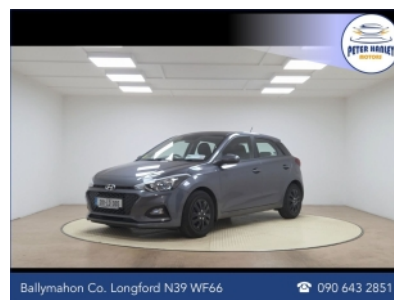

Hyundai i20

1.2 Classic

Price: €11950.00

Year: 2020

Mileage: 172,069 KM

Vehicle Spec:

BODY TYPE: **Hatchback**

COLOUR: **Grey**

TRANS: **Manual**

OWNERS: **2**

DOORS: **5**

ENGINE: **1.2**

FUEL: **Petrol**

TAX: **€270**

- Radio
- 12v power outlet
- Spoiler
- ABS
- Remote boot release
- Immobilizer
- Traction control
- Digital instrument panel
- Seat belt warning
- Daytime running lights
- Central locking
- Alarm system
- Side airbag
- Leather steering wheel
- Electric side mirrors
- Electric windows
- Spare type
- Stability control
- Emergency brake assist
- Tyre pressure monitor
- Isofix
- Hill hold assist
- Start-stop system
- USB connection (front)
- LED headlights
- Keyless entry