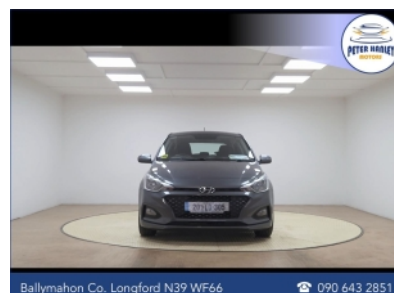

Hyundai i20

1.2 Classic

Price: €11950.00

Year: 2020

Mileage: 172,069 KM

Vehicle Spec:

BODY TYPE: **Hatchback**

COLOUR: **Grey**

TRANS: **Manual**

OWNERS: **2**

DOORS: **5**

ENGINE: **1.2**

FUEL: **Petrol**

TAX: **€270**

- Radio
- 12v power outlet
- Spoiler
- ABS
- Remote boot release
- Immobilizer
- Traction control
- Digital instrument panel
- Seat belt warning
- Daytime running lights
- Central locking
- Alarm system
- Side airbag
- Leather steering wheel
- Electric side mirrors
- Electric windows
- Spare type
- Stability control
- Emergency brake assist
- Tyre pressure monitor
- Isofix
- Hill hold assist
- Start-stop system
- USB connection (front)
- LED headlights
- Keyless entry

T&C'S APPLY* - FINANCE FIGURES AND RATES ABOVE ARE INDICATIVE ONLY AND SUBJECT TO CONFIRMATION BY THE DEALER.