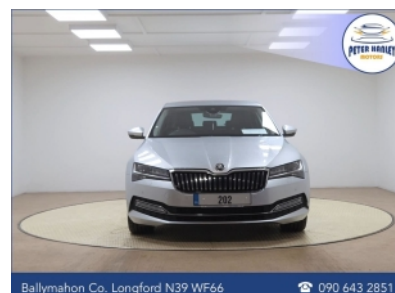

Skoda Superb

Superb Se L Tdi SE L TDi 150 SCR

Price: €23450.00

Year: 2020

Mileage: 108,416 MI

Vehicle Spec:

BODY TYPE: **Hatchback**

COLOUR: **Silver**

TRANS: **Manual**

OWNERS: **1**

DOORS: **5**

ENGINE: **2.0**

FUEL: **Diesel**

TAX: **€280**

- Adjustable seats • Adjustable steering column/wheel • Armrest • Bluetooth Phone
- Cruise Control • Dual Climate Control • Heated Seats • Height adjustable drivers seat • Keyless • Lumbar Support • Mirrors electric and heated • Multi-Function Steering Wheel • Onboard Computer • Outside temperature meter • Rear armrest • Rear headrests • Satellite Navigation • Split Fold Rear Seats • Towbar • Traction control • USB • Windows front + rear electric • Car History Checked • Delivery Available • Finance Available • Full Service History • Stop and Start System • 3x3point rear seat belts • ABS • Auto Dimming Rear View Mirror • Auto Handbrake • Auto Lights and Wipers • Child Locks • Front Fog Lights • Front Parking Sensors • Immobilizer • ISO Fix • Multiple Airbags • Rear Parking Sensors • Remote Central Locking • Traction Control • 18' Alloys • Chrome Package • Leather Interior • Metallic Paint • Android Auto • Apple Car Play • Heated Wheel • Keyless Entry • Led Headlights • Rearview Camera
- CARS FULLY SERVICED & VALETED
- FULL PARTS & LABOUR WARRANTY.
- COMPETITIVE FINANCE PACKAGES (Hire Purchase)
- APPROVED SIMI DEALER
- *SIMI Independent Sales Operation Of The Year 2025*
- FULL SIMI CAR HISTORY CHECK PROVIDED
- OPEN MON-SAT
- TRADE IN WELCOME
- SEND YOUR TRADE IN DETAILS VIA WHATSAPP TO DAVID ON (086) 8222655
- FOR IMMEDIATE VALUATION
- FREE NATIONWIDE DELIVERY AVAILABLE
- FAMILY RUN BUSINES