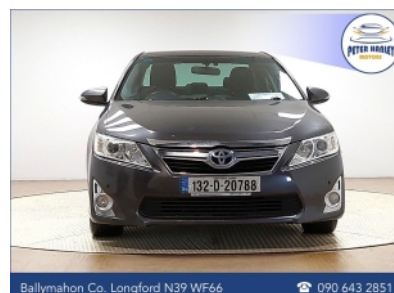

Toyota Camry

CAMRY AVV50 4DR AUTO

Price: €10950.00

Year: 2013

Mileage: 220,761 KM

Vehicle Spec:

BODY TYPE: **Saloon**

COLOUR: **Grey**

TRANS: **Automatic**

OWNERS: **2**

DOORS: **4**

ENGINE: **2.5**

FUEL: **Petrol Hybrid**

TAX: **€180**

Features Include: Electric windows front & rear, Electric Mirrors, Radio/MP3/Bluetooth, Remote Central Locking, Heated rear window & wiper, Multi-function steering wheel (Radio, Telephone & Cruise Controls), A/C, Multiple airbags, Immobiliser, ESP, ISO Fix, Black Cloth Interior, 17" Alloys, Sat Nav, Reversing Camera, Central Arm Rest, ABS, Power steering, Automatic Transmission.
CARS FULLY SERVICED & VALETED
FULL PARTS & LABOUR WARRANTY.
COMPETITIVE FINANCE PACKAGES (Hire Purchase)
APPROVED SIMI DEALER
SIMI Independent Sales Operation Of The Year 2025
FULL SIMI CAR HISTORY CHECK PROVIDED
OPEN MON-SAT
TRADE IN WELCOME
SEND YOUR TRADE IN DETAILS VIA WHATSAPP TO DAVID ON (086) 8222655 FOR IMMEDIATE VALUATION
FREE NATIONWIDE DELIVERY AVAILABLE
FAMILY RUN BUSINESS FOR OVER 35 YEARS
CALL DAVID (086) 8222655, PETER (086) 2589725 JUDE (090) 6432851
NCT - 17/01/2027