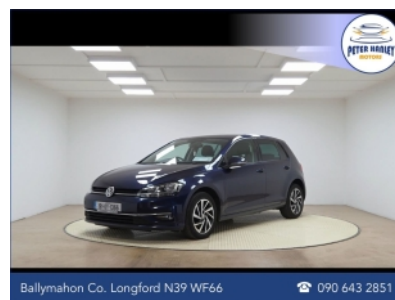

Volkswagen Golf

1.6 TDI 115HP Comfortline

Price: €17450.00

Year: 2019

Mileage: 108,625 KM

Vehicle Spec:

BODY TYPE: **Hatchback**

COLOUR: **Blue**

TRANS: **Manual**

OWNERS: **1**

DOORS: **5**

ENGINE: **1.6**

FUEL: **Diesel**

TAX: **€190**

Air conditioning, Climate control, Dual zone climate control, Armrest, Keyless entry, Electric side mirrors, Electric windows, Electric handbrake, Lumbar support, Multi-function steering wheel, Rain sensor, Spare tyre, Android Auto, Apple CarPlay, Bluetooth, 12v power outlet, Radio, Touch screen display, USB connection (front), Adaptive cruise control, Cruise control, Hill hold assist, Front parking sensors, Rear parking sensors, Remote boot release, Speed limiter, Start-stop system, Voice control, Digital instrument panel, Alloy wheels, Leather steering wheel, Sports seats, Ambient lighting, Auto lights (dusk sensor), Daytime running lights, ABS, Anti collision system, Emergency brake assist, Central locking, Remote central locking, Driver-side airbag, Immobilizer, Isofix, Tyre pressure monitor, Passenger-side airbag, Seat belt warning, Side airbag, Stability control, Traction control, Sport suspension