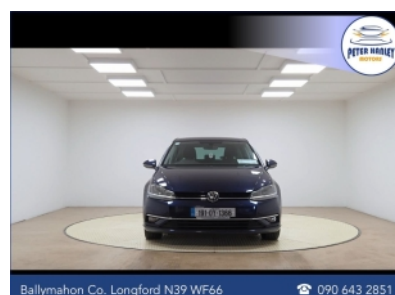

Volkswagen Golf

1.6 TDI 115HP Comfortline

Price: €17450.00

Year: 2019

Mileage: 108,625 KM

Vehicle Spec:

BODY TYPE: **Hatchback**

COLOUR: **Blue**

TRANS: **Manual**

OWNERS: **1**

DOORS: **5**

ENGINE: **1.6**

FUEL: **Diesel**

TAX: **€190**

Air conditioning, Climate control, Dual zone climate control, Armrest, Keyless entry, Electric side mirrors, Electric windows, Electric handbrake, Lumbar support, Multi-function steering wheel, Rain sensor, Spare tyre, Android Auto, Apple CarPlay, Bluetooth, 12v power outlet, Radio, Touch screen display, USB connection (front), Adaptive cruise control, Cruise control, Hill hold assist, Front parking sensors, Rear parking sensors, Remote boot release, Speed limiter, Start-stop system, Voice control, Digital instrument panel, Alloy wheels, Leather steering wheel, Sports seats, Ambient lighting, Auto lights (dusk sensor), Daytime running lights, ABS, Anti collision system, Emergency brake assist, Central locking, Remote central locking, Driver-side airbag, Immobilizer, Isofix, Tyre pressure monitor, Passenger-side airbag, Seat belt warning, Side airbag, Stability control, Traction control, Sport suspension